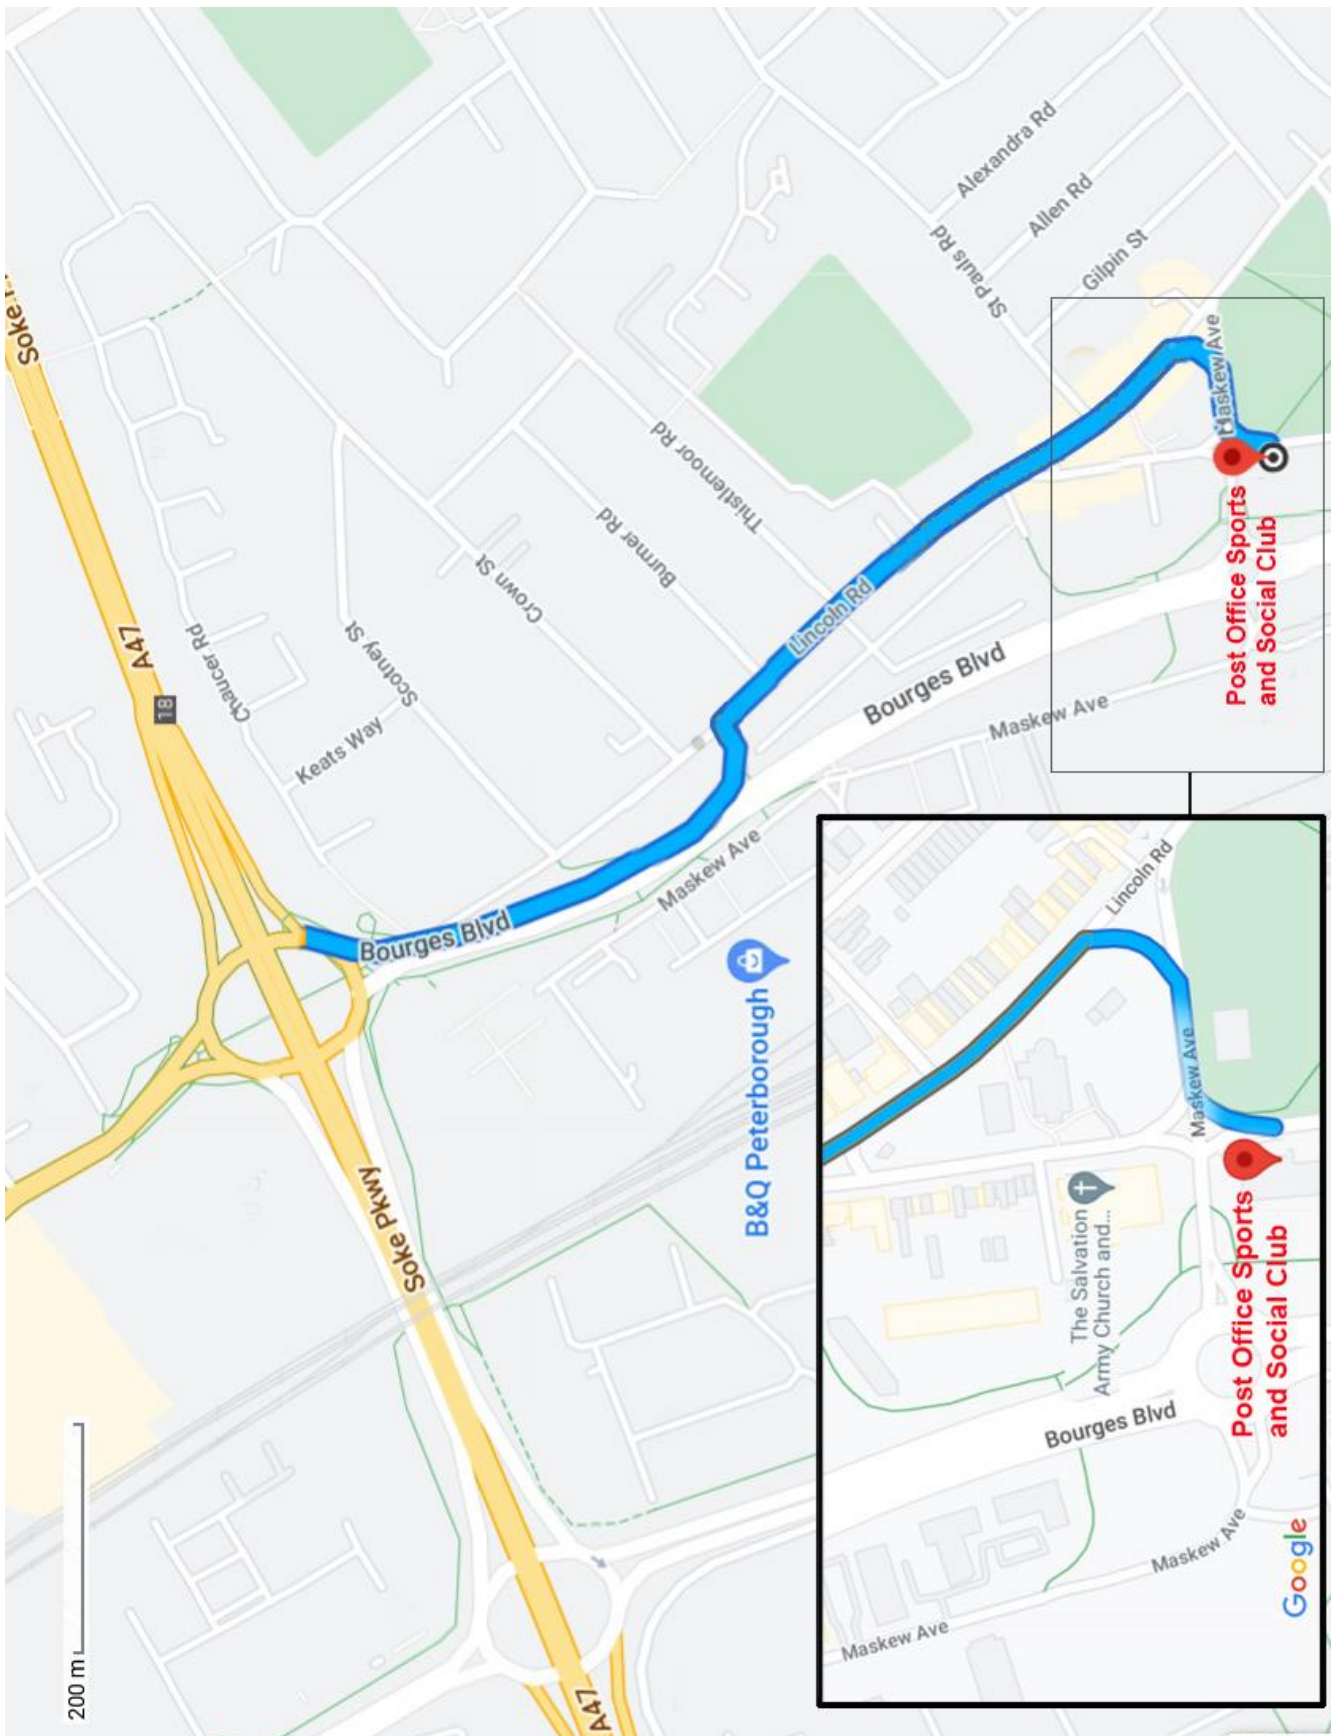

# Directions to the Post Office Sports & Social Club, Peterborough

## **Directions from the South and West**

1. Follow the A47/Soke Parkway eastbound to Junction 17.
2. At Junction 17, exit towards City Centre/Marholm/Crematorium.
3. At the roundabout, take the 2<sup>nd</sup> exit onto Soke Parkway.
4. At the roundabout, take the 3<sup>rd</sup> exit onto Bourges Boulevard/A15.
5. Turn left at the 1<sup>st</sup> exit from Bourges Boulevard/A15 onto Lincoln Road.
6. At the junction turn right to stay on Lincoln Road.
7. In 0.3 mile turn right onto Maskew Avenue.
8. Turn first left, before the roundabout, onto Bourges Boulevard.
9. The Post Office Sports & Social Club is immediately on the right.

## **Directions from the East**

1. Follow the A47/Soke Parkway westbound to Junction 18.
2. At Junction 18, exit towards City Centre/Marholm.
3. At the roundabout, take the 1<sup>st</sup> exit onto Bourges Boulevard/A15.
4. Turn left at the 1<sup>st</sup> exit from Bourges Boulevard/A15 onto Lincoln Road.
5. At the junction turn right to stay on Lincoln Road.
6. In 0.3 mile turn right onto Maskew Avenue.
7. Turn first left, before the roundabout, onto Bourges Boulevard.
8. The Post Office Sports & Social Club is immediately on the right.

## **Directions from the North**

1. Follow the A15/Lincoln Road to the junction with the A47/Soke Parkway.
2. At the roundabout, take the 2<sup>nd</sup> exit onto Bourges Boulevard/A15.
3. Turn left at the 1<sup>st</sup> exit from Bourges Boulevard/A15 onto Lincoln Road.
4. At the junction turn right to stay on Lincoln Road.
5. In 0.3 mile turn right onto Maskew Avenue.
6. Turn first left, before the roundabout, onto Bourges Boulevard.
7. The Post Office Sports & Social Club is immediately on the right.